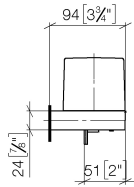

Dispenser wall model - Chrome

83 435 832

- width 78mm
- height 108 mm
- 250 ml bottle
- 94mm projection

Chrome

83 435 832-00

Soft Black

83 435 832-69

Dispenser wall model - Chrome

83 435 832

mm [inches]

Dispenser wall model - Chrome

83 435 832

Parts for other
finishes can be found
here: [Soft Black](#)

Spare parts list

No.	Item Number	Name	Quantity used	Delivery time
1	05 30 31 025 00 90	fixing set	1	2